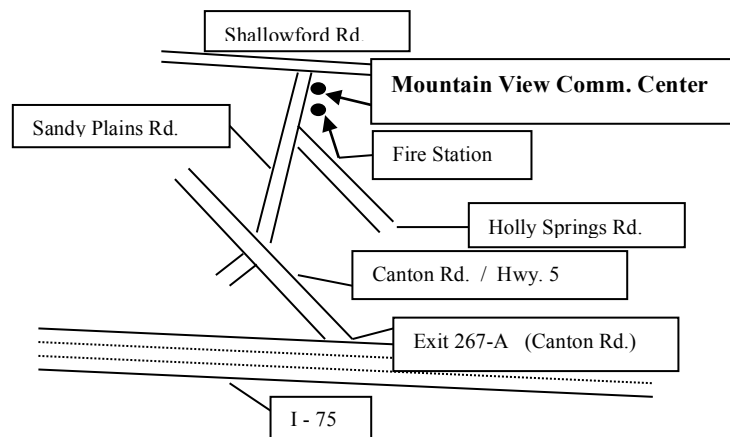

## DIRECTIONS TO MOUNTAIN VIEW COMMUNITY CENTER

I-75 to Exit 267-A Hwy. 5  
(Canton Rd.) Turn Right at first  
light (Sandy Plains Rd.) After  
about 5 miles you will pass  
library and then the Fire Station.  
The next two drives takes you to  
parking for the center.  
*3400 Sandy Plains Rd.*  
*Marietta, GA 30066*  
IF LOST CALL: 404-452-9237